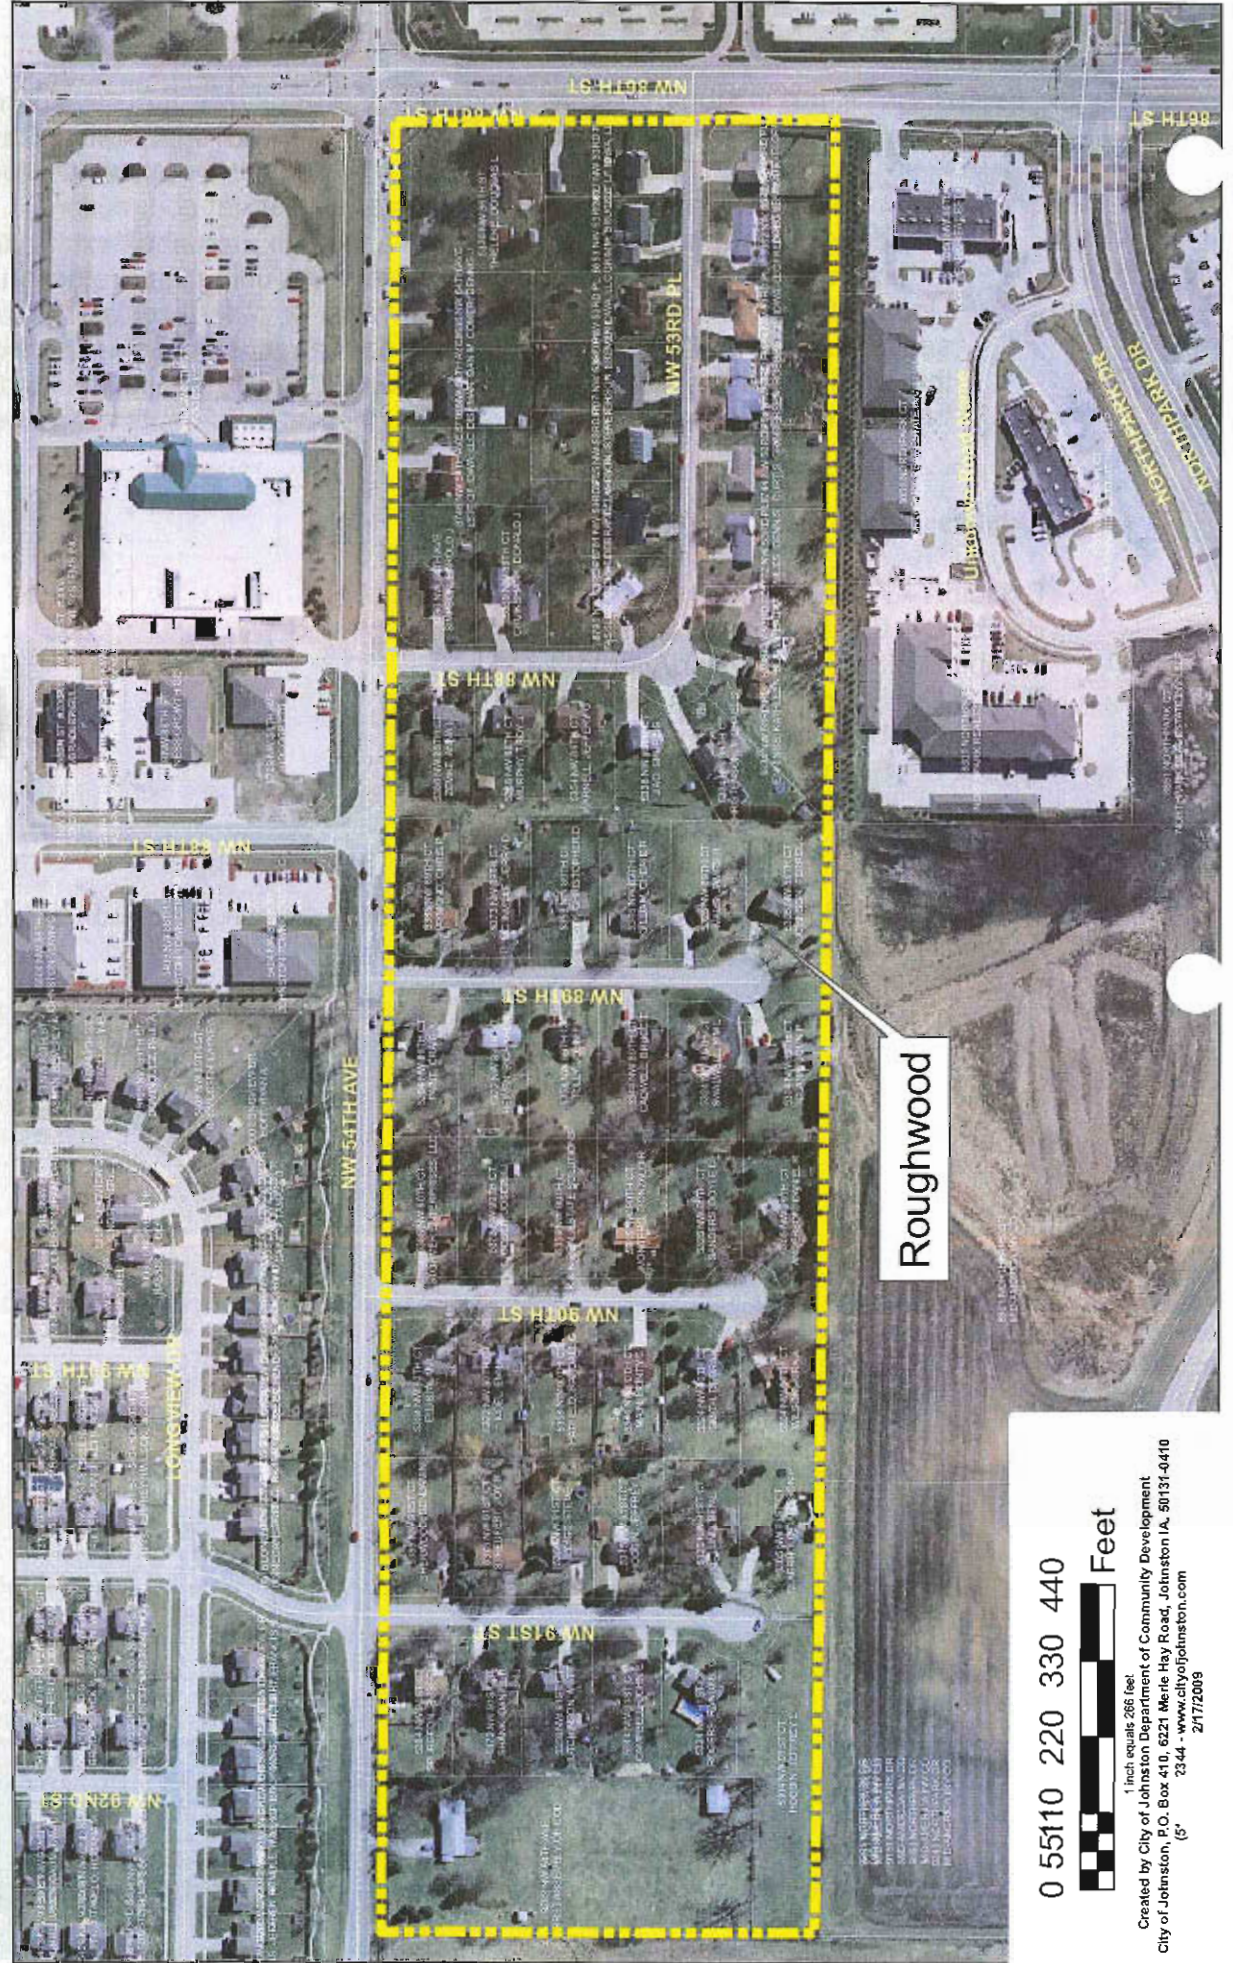

Johnston
Living • Learning • Growing

Vicinity / Ownership Map Exhibit A

Roughwood

1 inch equals 266 feet
 Created by City of Johnston Department of Community Development
 City of Johnston, P.O. Box 410, 6221 Merie Hay Road, Johnston IA, 50131-0410
 (515) 281-7344 • www.cityofjohnston.com
 2/17/2009