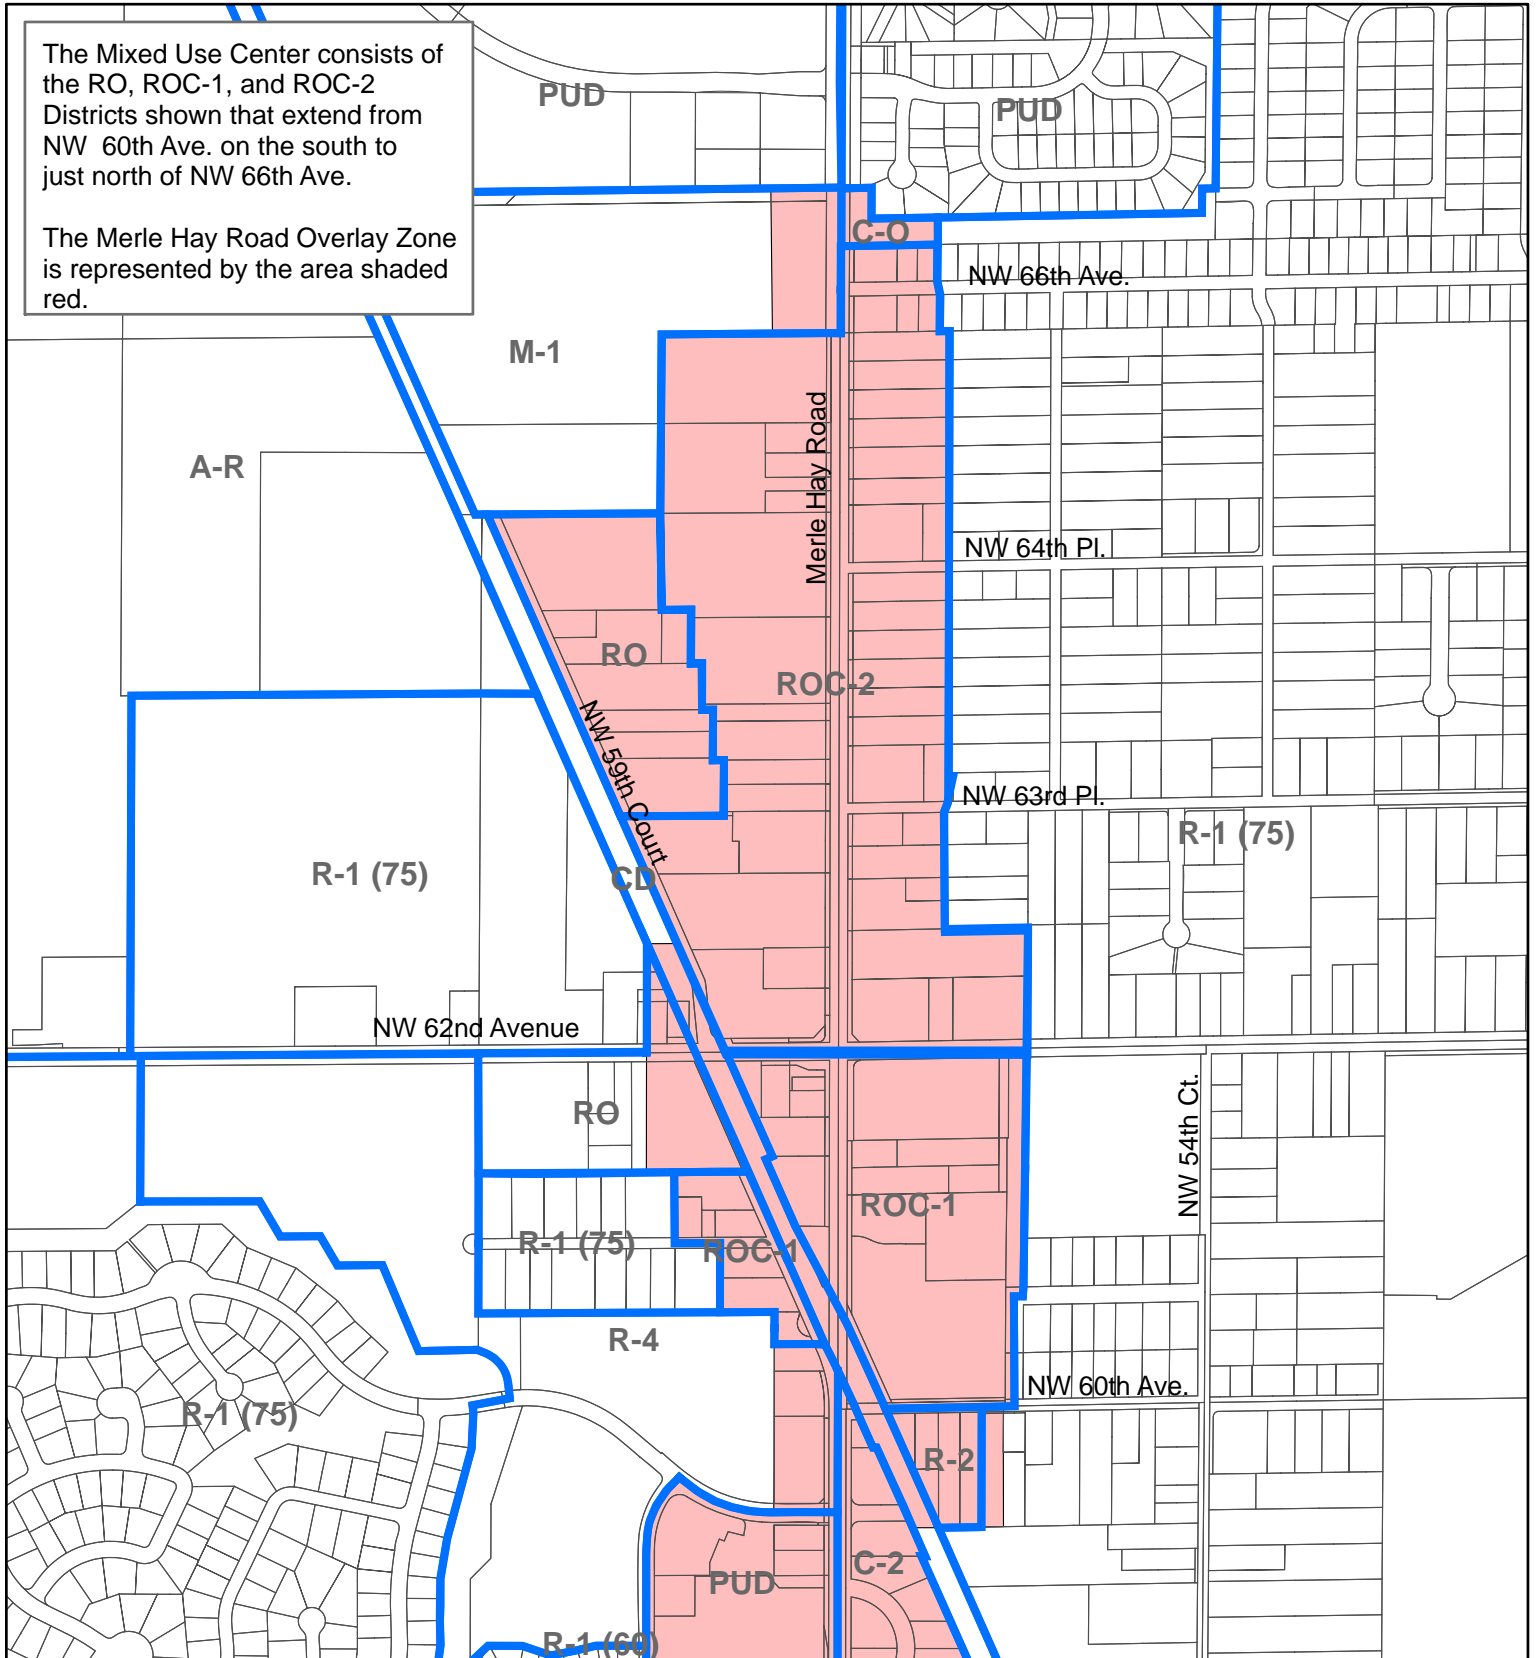

Merle Hay Road Mixed Use Center Zoning Map

The Mixed Use Center consists of the RO, ROC-1, and ROC-2 Districts shown that extend from NW 60th Ave. on the south to just north of NW 66th Ave.

The Merle Hay Road Overlay Zone is represented by the area shaded red.

1 inch equals 710 feet